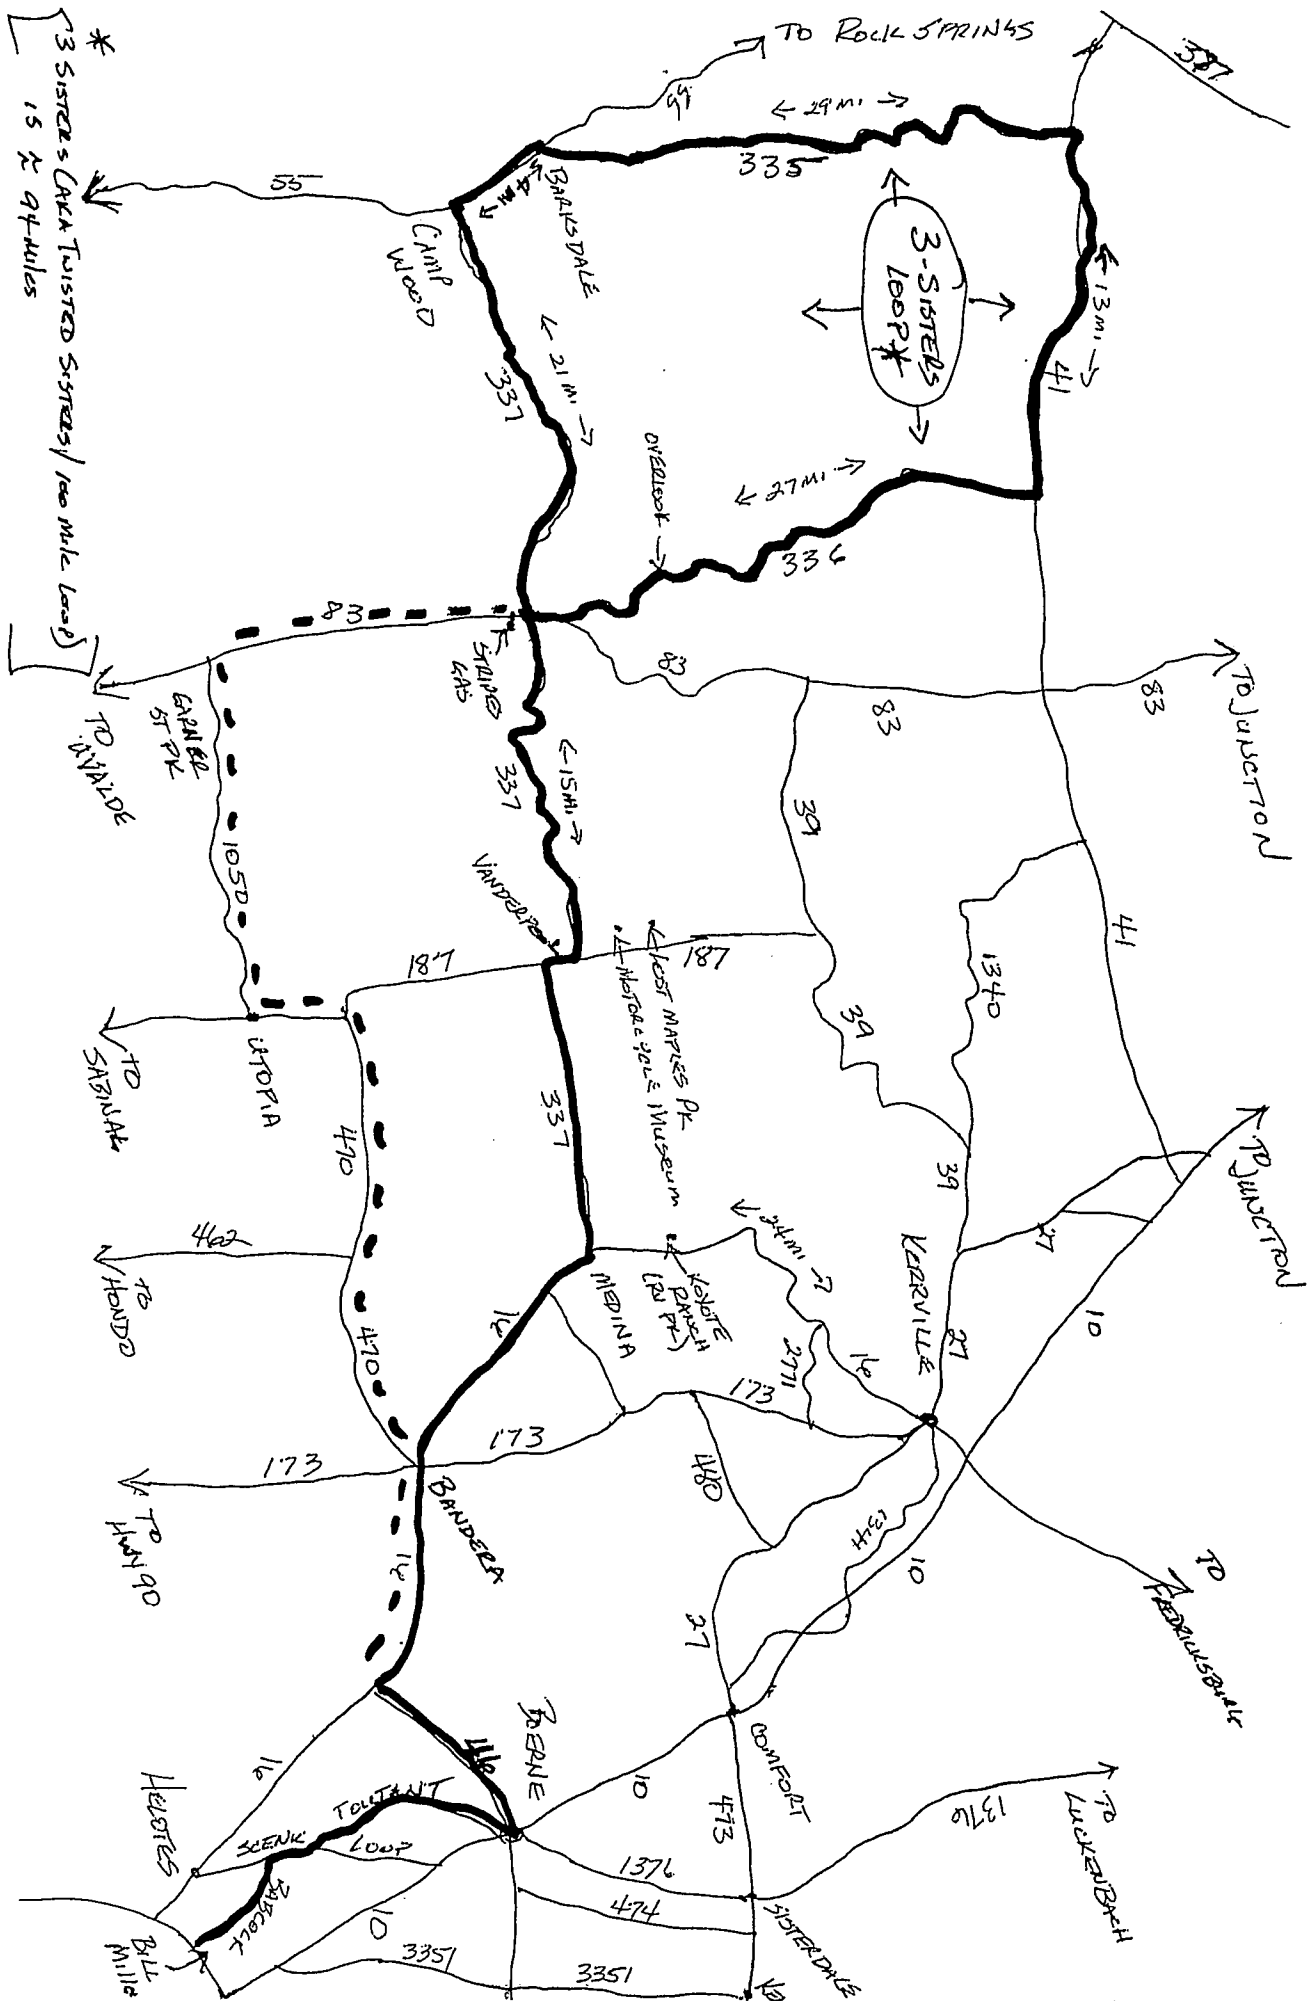

3 SISTERS: Route 1

--- = Loop
--- = Back

* 3 Sisters & Camp Twisted Sisters / 100 mile loop
15 to 94 miles